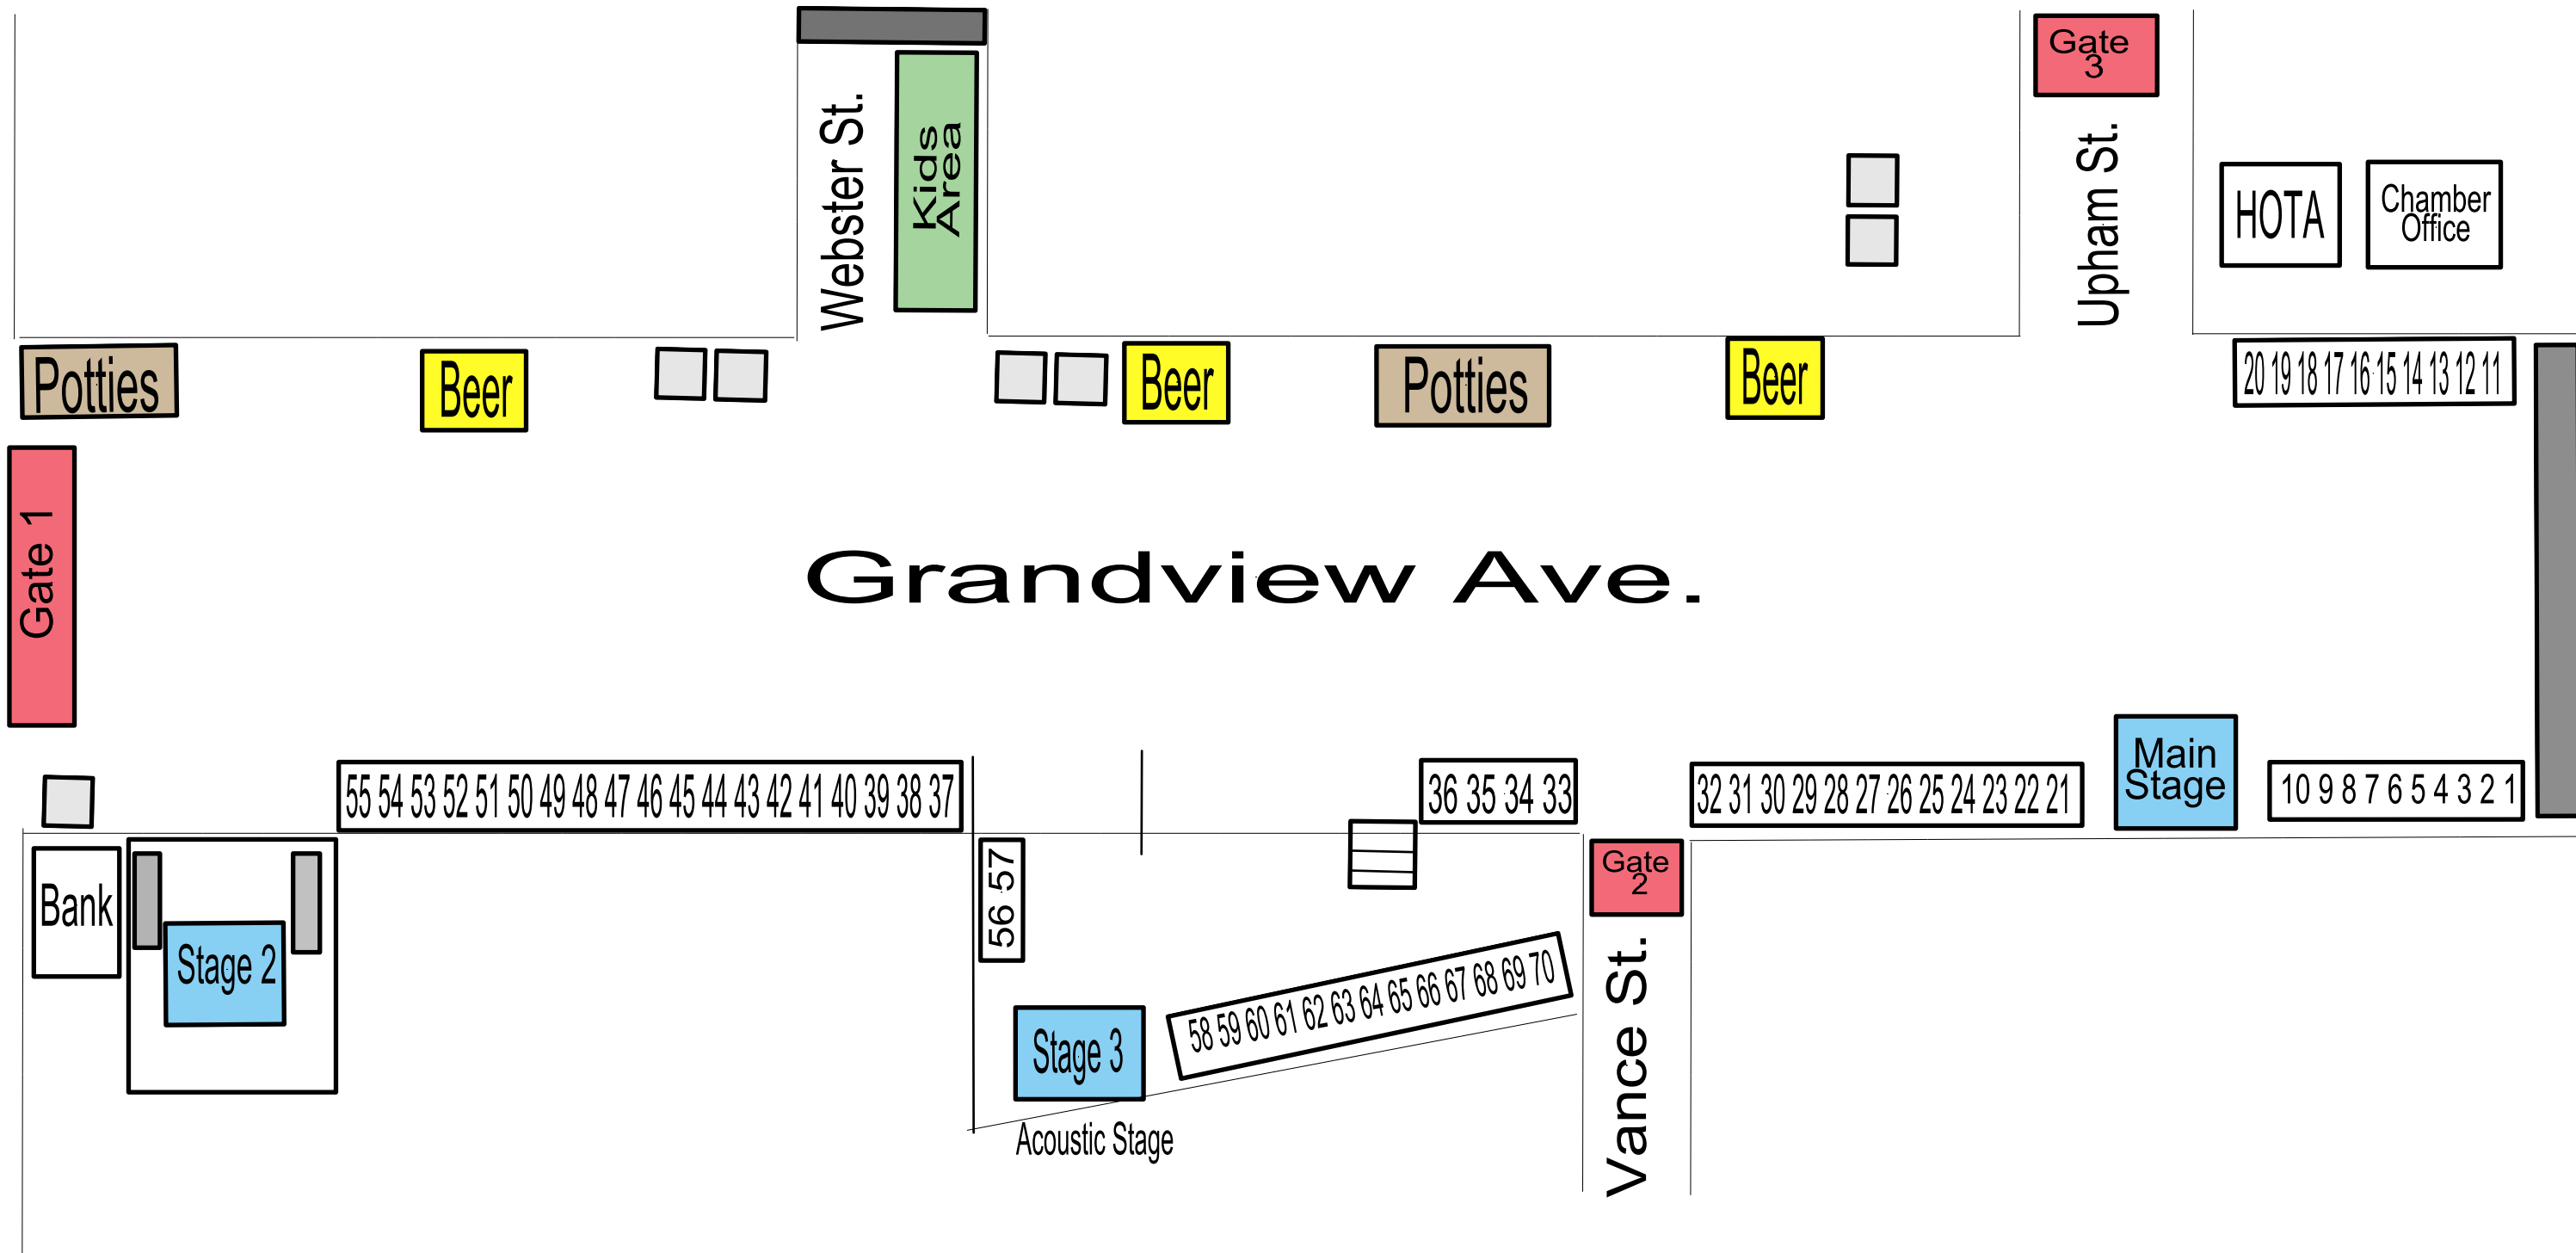

Olde Wadsworth Blvd.

# Blues & BBQ Festival Vendor Map